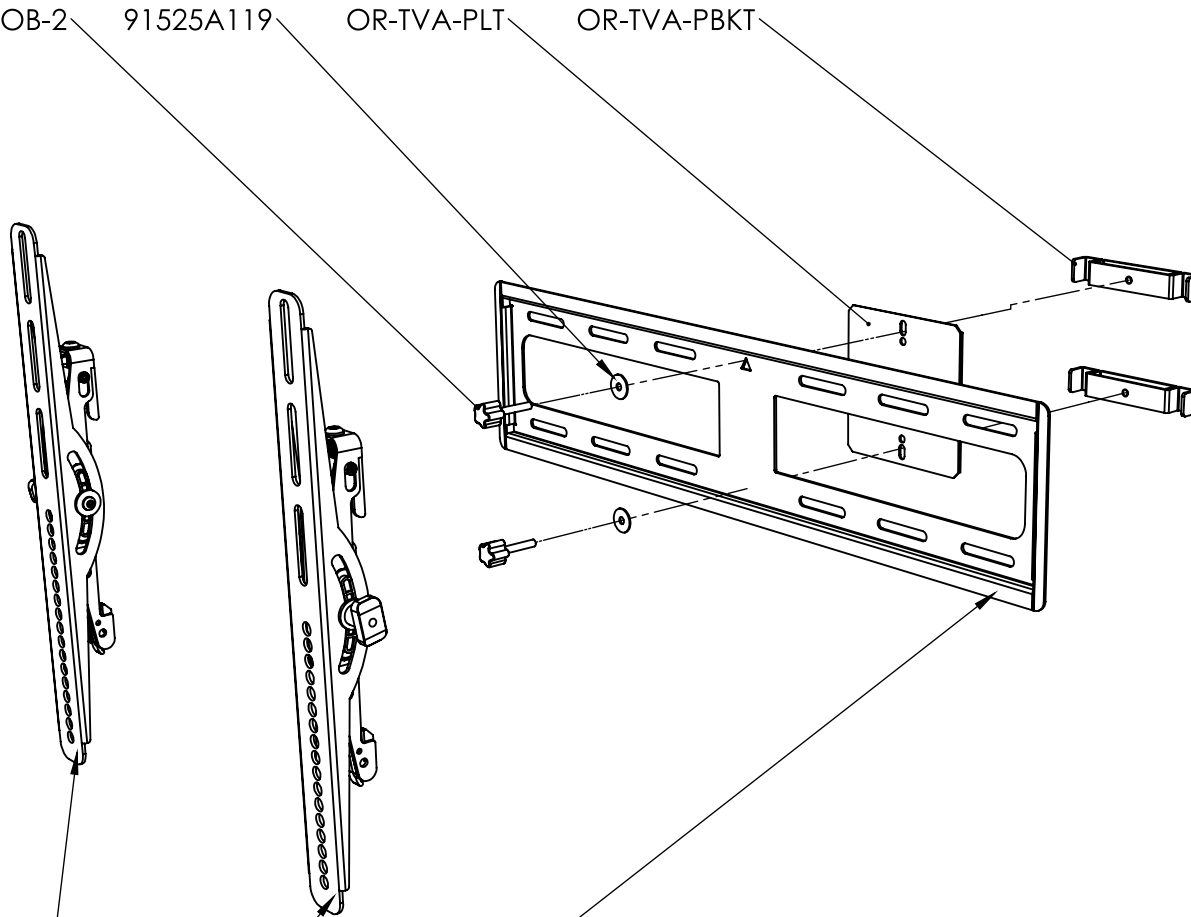

OR-LCD Exploded View:

Secure monitor mount to orbital truss bracket with bolts and washers as shown below.

QTY	CODE	DESCRIPTION
1	OR-TVA-BKT	Truss TV bracket, two piece adaptor
1	VMPL50A	SANUS TILTING MOUNT FOR 32" - 70" FLAT-PANEL MONITORS

OR-TVA-BKT:

OR-KNOB-2

91525A119

OR-TVA-PLT

OR-TVA-PBKT

VMPL50A: VMPL50A [01]

VMPL50A [02]

VMPL50A [03]